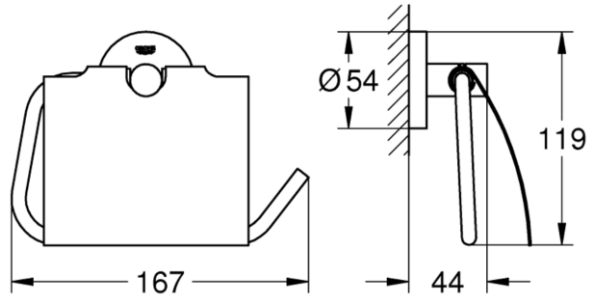

PROJECT		REF		REV	ITEM CODE	
LOCATION		DATE			PAGE	

SANITARY WARE SPECIFICATION SHEET

Item Descriptions	GROHE (Germany) "Essentials" Metal toilet paper holder with cover in cool sunrise	<p>Illustration/ Drawing</p>   
Dimensions	L167 x W44 x H119 mm	
Model	40367GL1	
Material / Finish	Metal / Cool Sunrise	
Country of origin	Germany	
Manufacturer	GROHE Limited	
Supplier	Acme Sanitary Ware Co. Ltd Mr. Eric Wong/ Mr. Don Yuen	
Contact Tel/Fax E-mail Website	(852) 2388-7171 / (852) 2710-8012 acme@acmesanitary.com.hk www.acmesanitary.com.hk	

Product Description

- material: metal
- with cover
- concealed fastening
- **GROHE StarLight finish**
- suitable for screwing (including screws and dowels) or gluing (glue 40 915 000 sold separately)

- Colour options:**
- 001 | StarLight Chrome
 - DC1 | SuperSteel
 - DA1 | Warm Sunset
 - A01 | Hard Graphite
 - AL1 | Brushed Hard Graphite
 - GL1 | Cool Sunrise
 - GN1 | Brushed Cool Sunrise
 - DL1 | Brushed Warm Sunset
 - BE1 | Polished Nickel
 - EN1 | Brushed Nickel